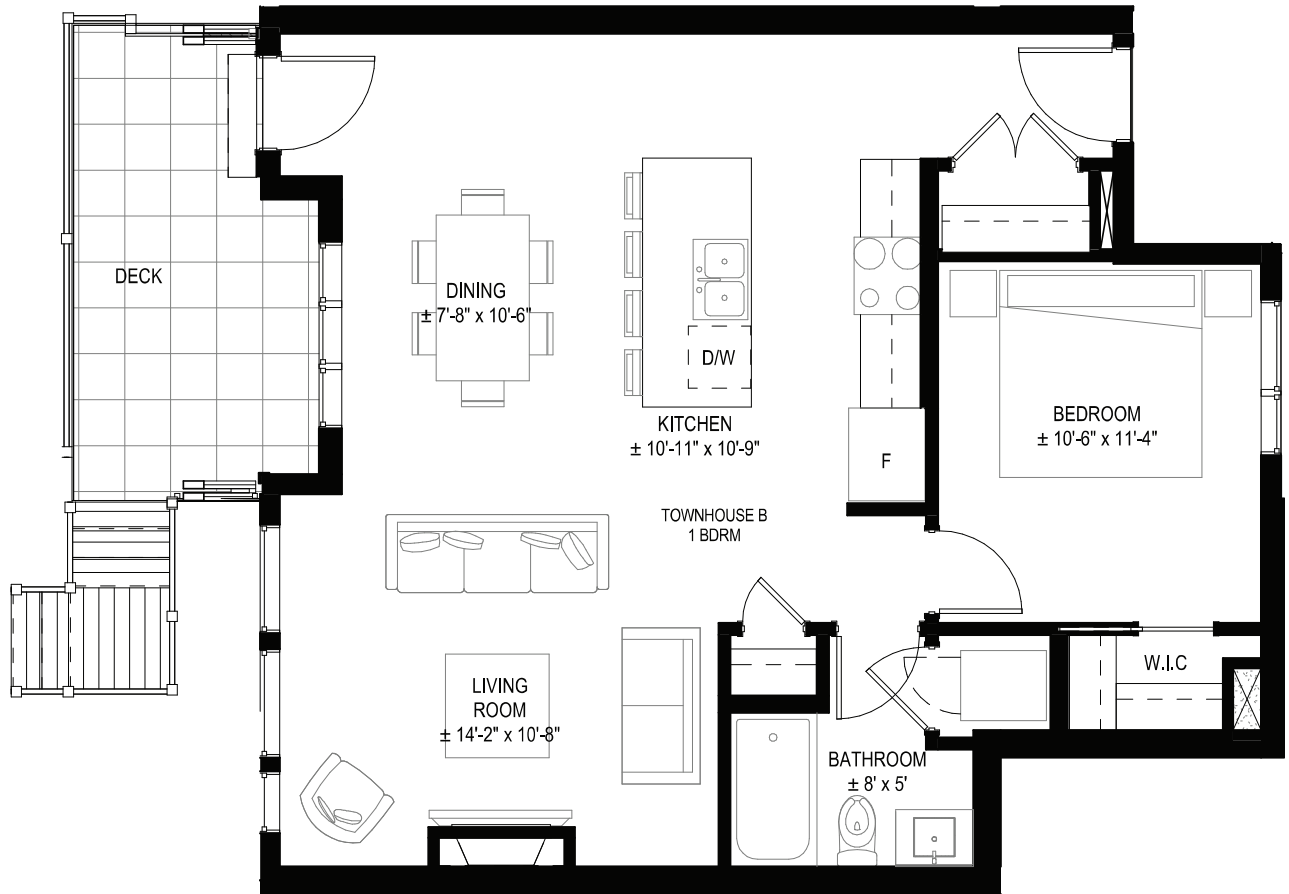

THE RESIDENCES AT
SEVENTH AND SEVENTH

TOWNHOUSE
1 BDRM - TYPE B
810 SF

7th STREET

Units 109, 110, 111

DISTINCTIVE
HOMES

Environmentally Master Crafted